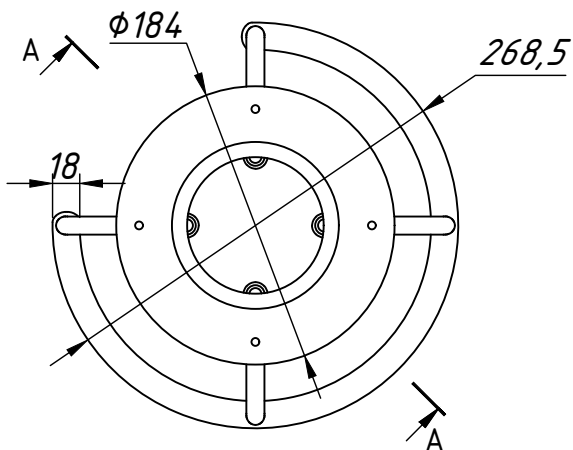

TRIF AQUEDUCT

TRIF