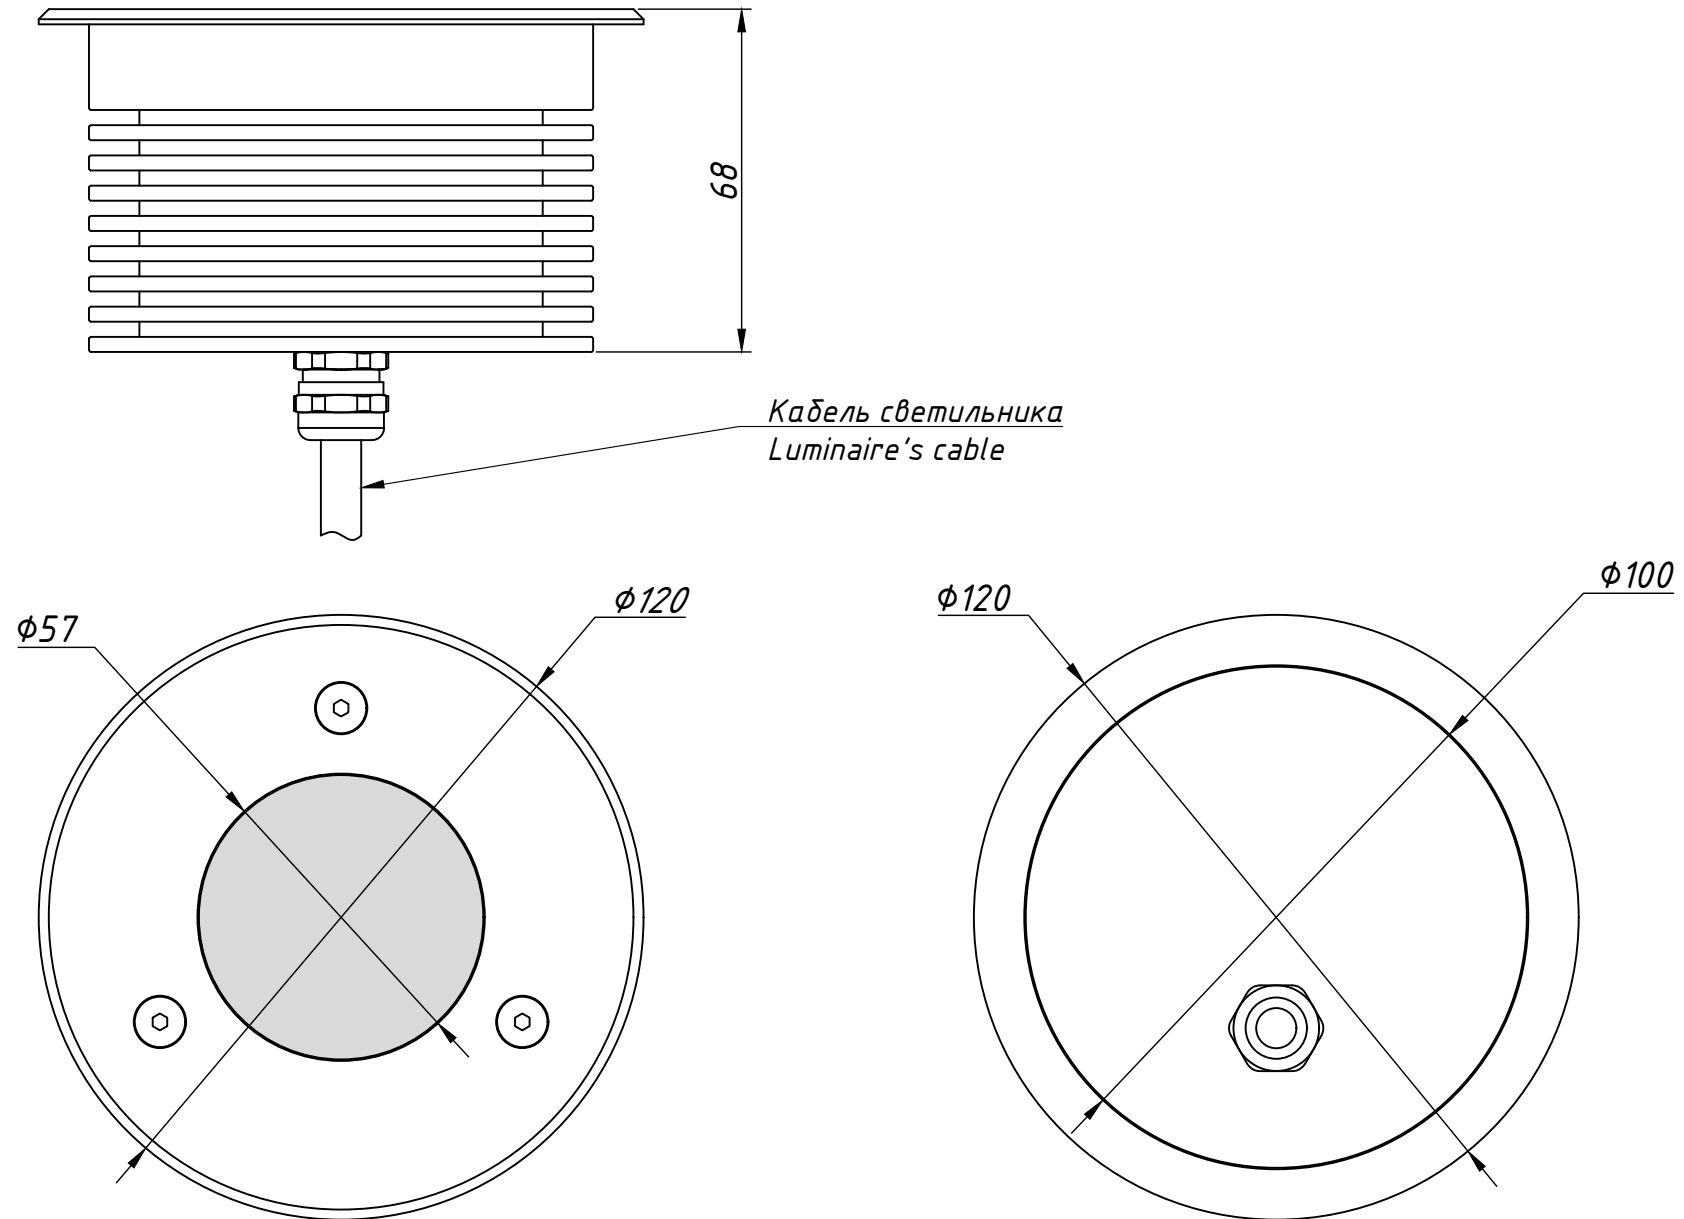

TRIF AQUEDUCT

Specifications of LED luminaire

Power	1,2 / 2,4 / 3,6 / 4,8 / 6,0 / 7,2 / 8,4 W
Color temperature	3000K / 4000K / R / G / B
Luminous efficacy of LEDs	up to 170 lm/W
Luminous flux	up to 204 / 408 / 612 / 816 / 1020 / 1224 / 1428 lm
CRI:	>90 Ra
Optics	15°, 30°, 45°, 60°, 90°
Power supply	DC LED driver 24V
Ingress Protection Rating	IP69K
Impact resistance	IK10
Temperature conditions	from -60° to +50°
Installation type	built-in
Weight (luminaire + embedded item)	~ 7,3 - 10,0 kg
Material	Stainless steel, aluminum AMG 5 (6), plexiglas
Customization	different sizes and fastenings
Lifetime	up to 100000 hours

*Quantity of luminaires connected from one power source depends on luminaires' wattage, distance between luminaires and power source and wire gauge

Общий вид
Common view

Кабель светильника
Luminaire's cable

JUPITER GROUND 100

Общий вид
Common view

TRIF

TRIF AQUEDUCT

TRIF

TRIF AQUEDUCT

TRIF

AQUEDUCT

Подключение Electrical connection

TRIF

ГЕРМЕТИЧНАЯ КОРОБКА / ГРЩ / ОПОРА СВЕТИЛЬНИКА Sealed box / Electrical shield / Luminaire's pole

AQUEDUCT
Монтажная схема
Mounting scheme

TRIF

AQUEDUCT

Монтажная схема, общий вид
Mounting scheme, common view