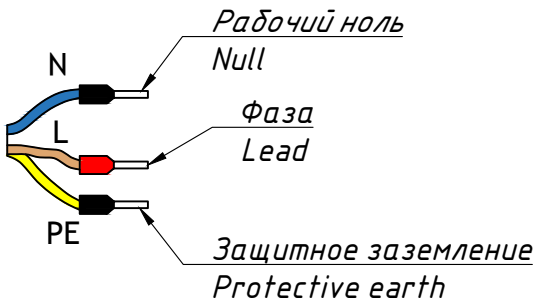

TRIF AVENUE DUO Specifications of LED luminaire

Power (W)	18 / 25 / 36 W per luminaire
Color temperature (K)	3000K / 4000K / 5000K / R / G / B / RGB
Luminous efficacy (lm/W)	up to 170 lm/W
Luminous flux	up to 3060 / 4080 / 6120 lm
CRI:	>90 Ra
Optics	45°, 60°, 90°, DC LED driver 24V
Power supply	Constant current LED driver (350 mA; 700mA) 2 pcs
Ingress Protection Rating	IP69K
Impact resistance	IK10
Temperature conditions	from -60° to +50°
Installation type	installation on a pole
Luminaire's length	96 mm
Weight (luminaire + embedded item)	~ 145 kg
Material	Luminaire - aluminum AMG 5(6) and plexiglas Pole - Cink steel 3 and RAL coloring
Customization	different sizes and fastenings
Lifetime	up to 100000 hours

AVENUE DUO

connection of LED luminaire
with constant voltage source

AVENUE DUO
Общий вид
Common view

TRIF

AVENUE DUO

AVENUE DUO

Подключение Electrical connection

TRIF

ОБОЗНАЧЕНИЯ

AVENUE DUO Монтажная схема Mounting scheme

AVENUE DUO

Монтажная схема, общий вид
Mounting scheme, common view

TRIF