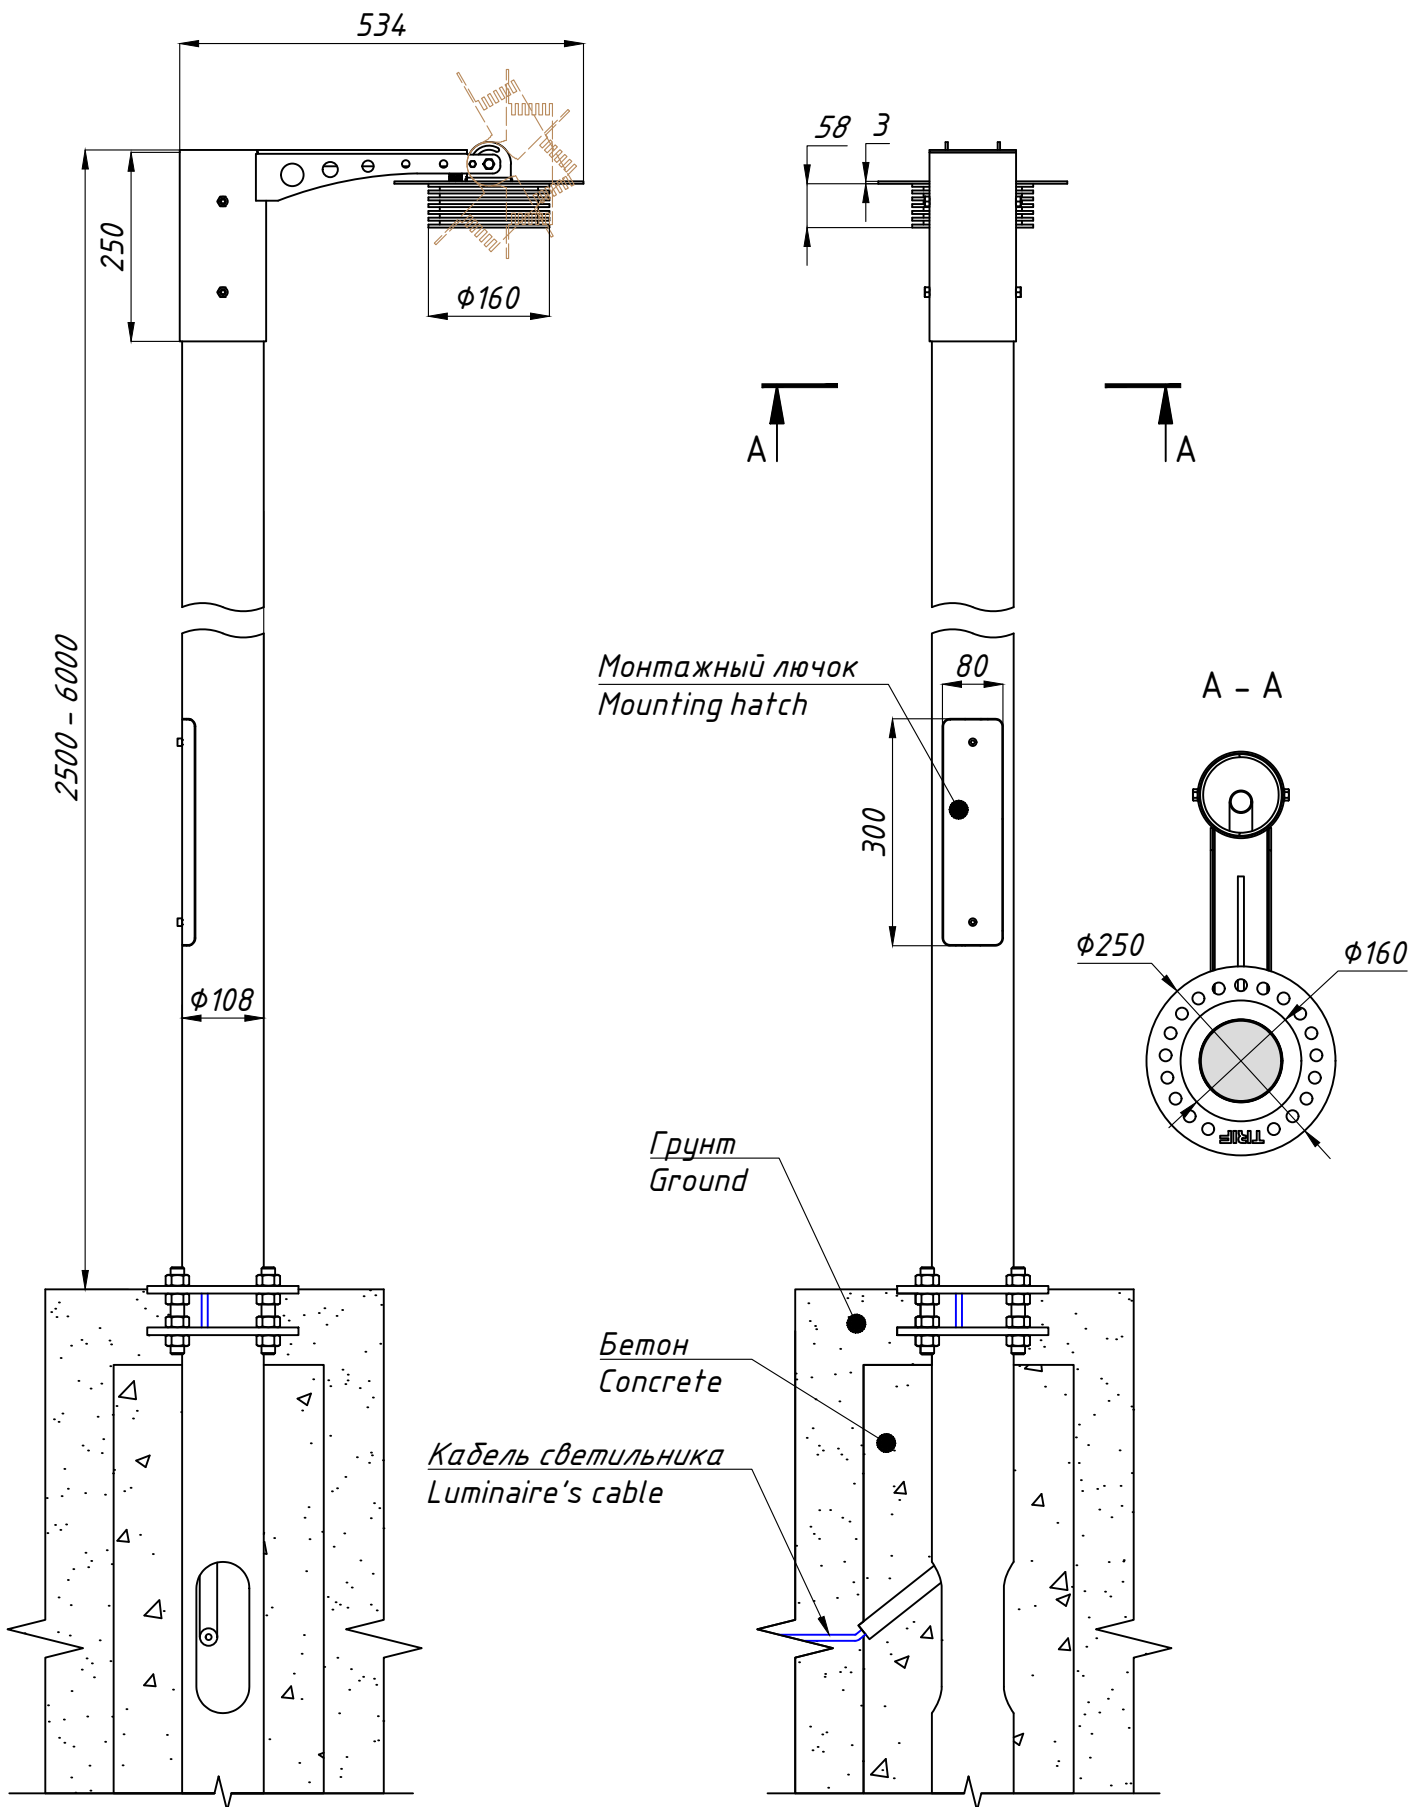

TRIF CITY M Specifications of LED luminaire

Power (W)	18 / 25 / 36 W
Color temperature (K)	3000K / 4000K / 5000K / R / G / B / RGB
Luminous efficacy (lm/W)	up to 170 lm/W
Luminous flux	up to 3060 / 4080 / 6120 lm
CRI:	>90 Ra
Optics	45°, 60°, 90°, DC LED driver 24V
Power supply	Constant current LED driver (350 mA; 700mA)
Ingress Protection Rating	IP69K
Impact resistance	IK10
Temperature conditions	from -60° to +50°
Installation type	installation on a pole
Luminaire's length	58 mm
Weight (luminaire + embedded item)	~52 - 90 kg
Material	Luminaire - aluminum AMG 5(6) and plexiglas Pole - Cink steel 3 and RAL coloring
Customization	different sizes and fastenings
Lifetime	up to 100000 hours

CITY M

connection of LED luminaire
with constant voltage source

CITY M
Общий вид
Common view

TRIF

CITY M

Подключение Electrical connection

TRIF

ГЕРМЕТИЧНАЯ КОРОБКА / ГРЩ / ОПОРА СВЕТИЛЬНИКА Sealed box / Electrical shield / Luminaire's pole