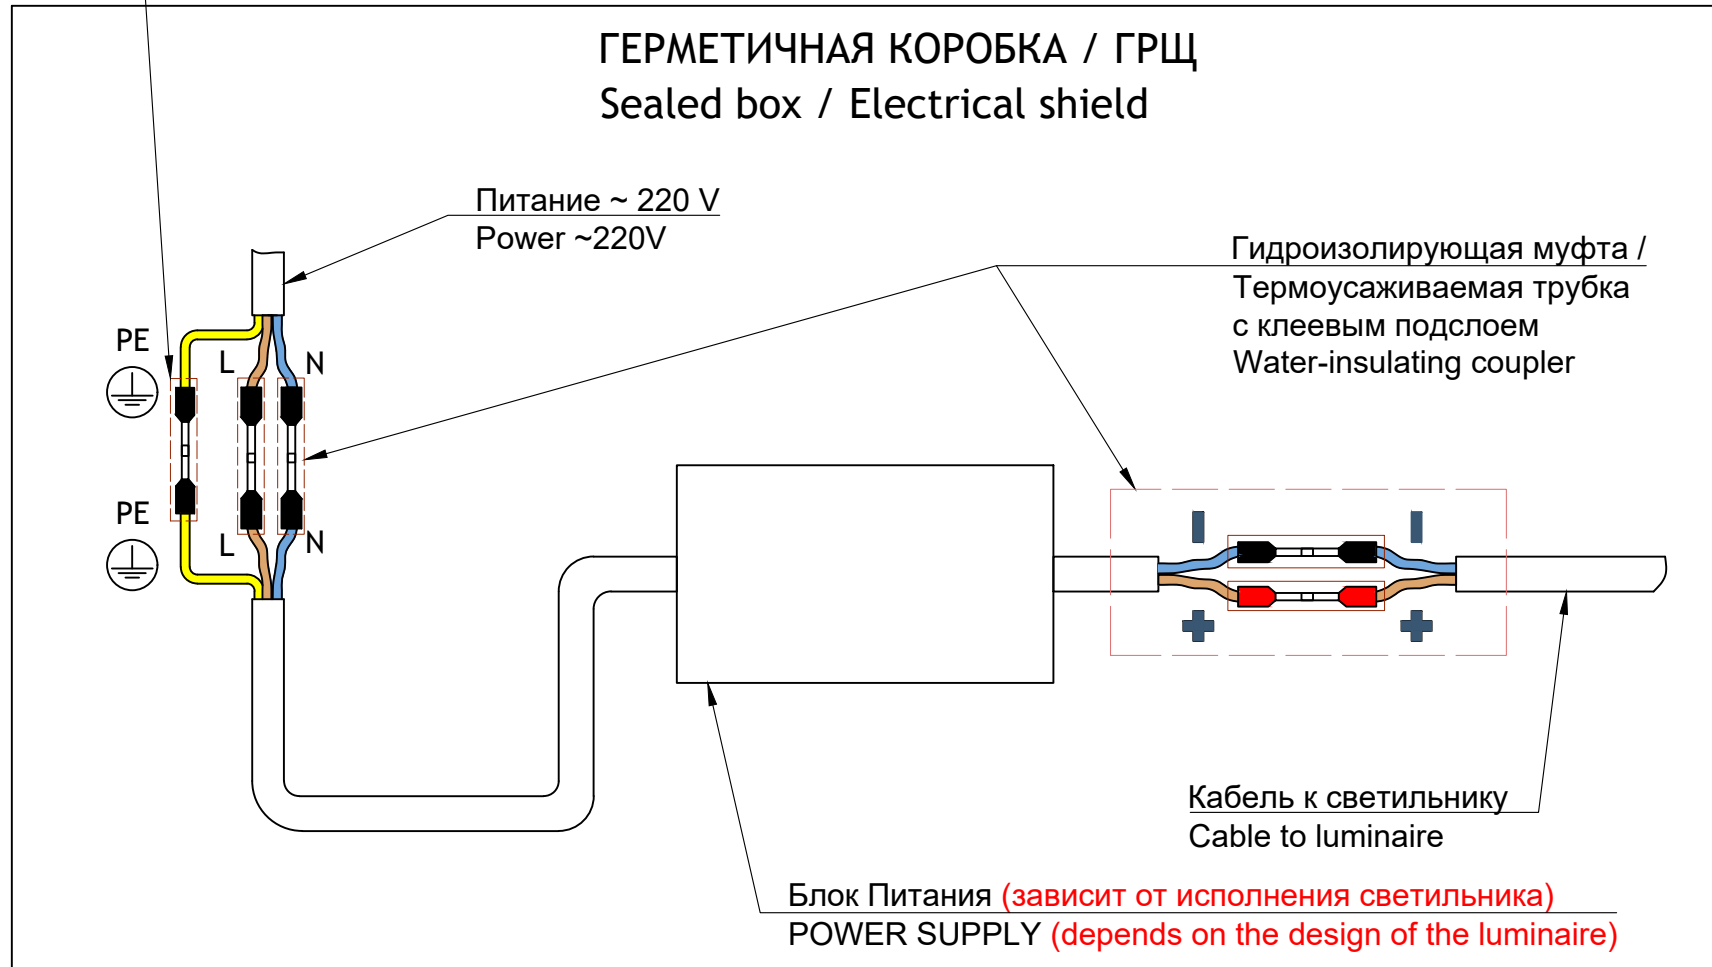

GARDEN IO 100

Подключение Electrical connection

TRIF

Заземление на корпус опоры
Protective earth on luminaire's pole