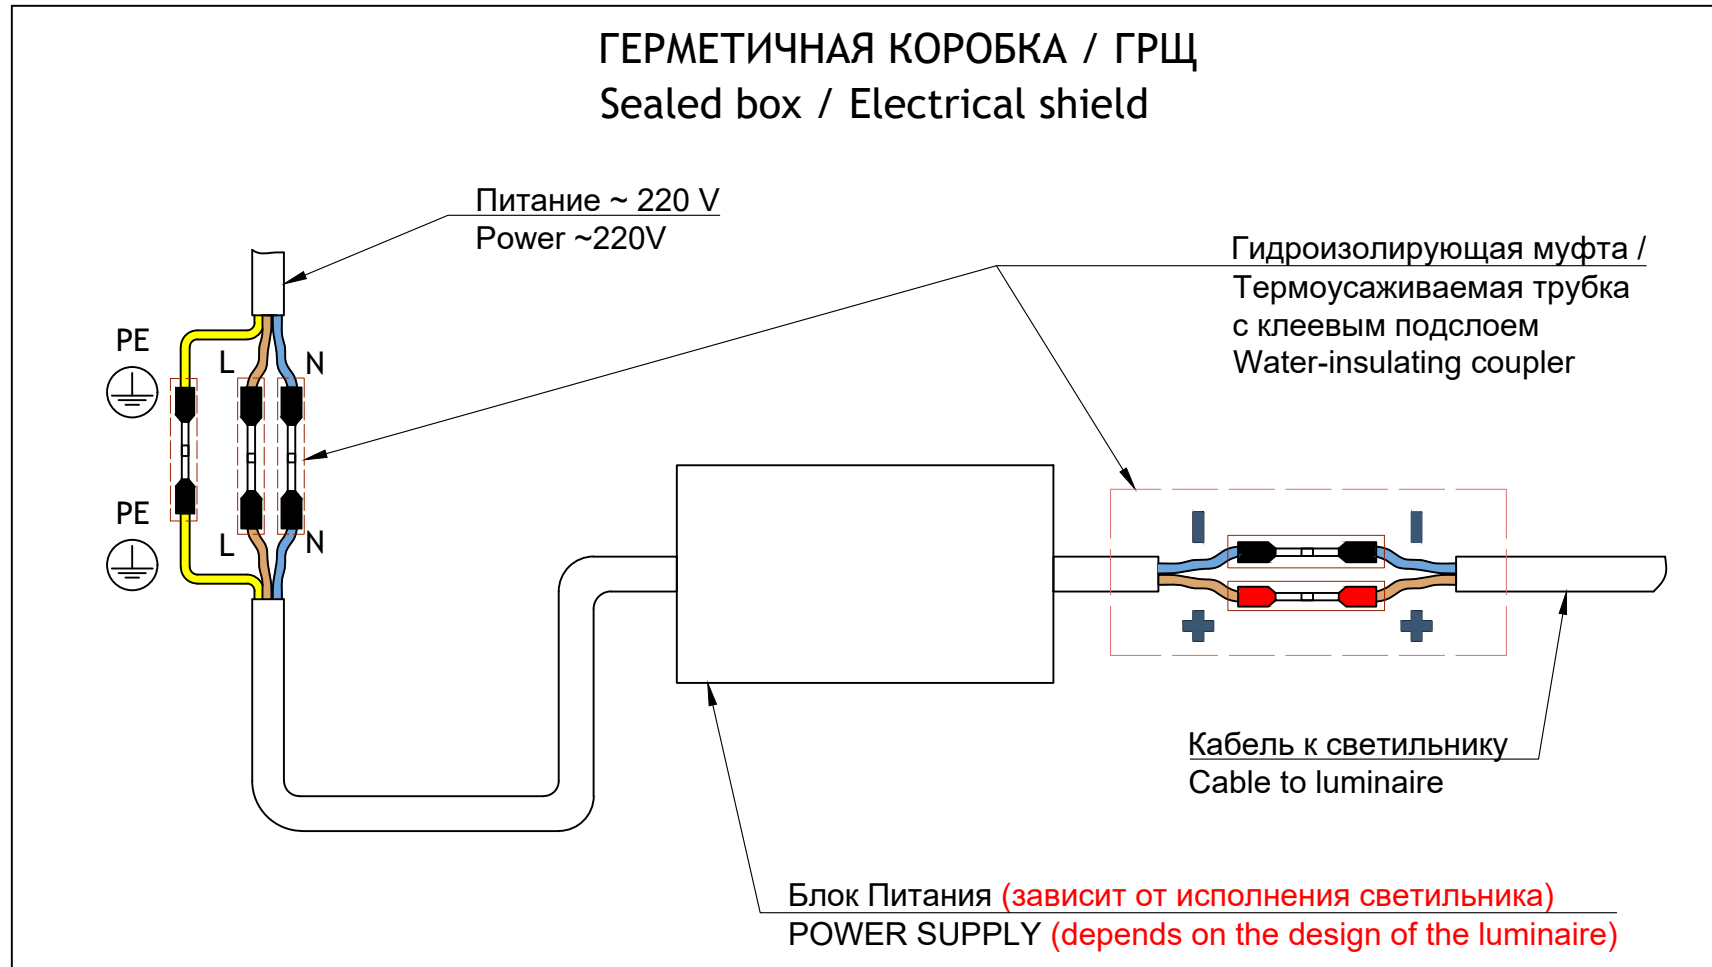

GARDEN Z 160

Подключение Electrical connection

TRIF