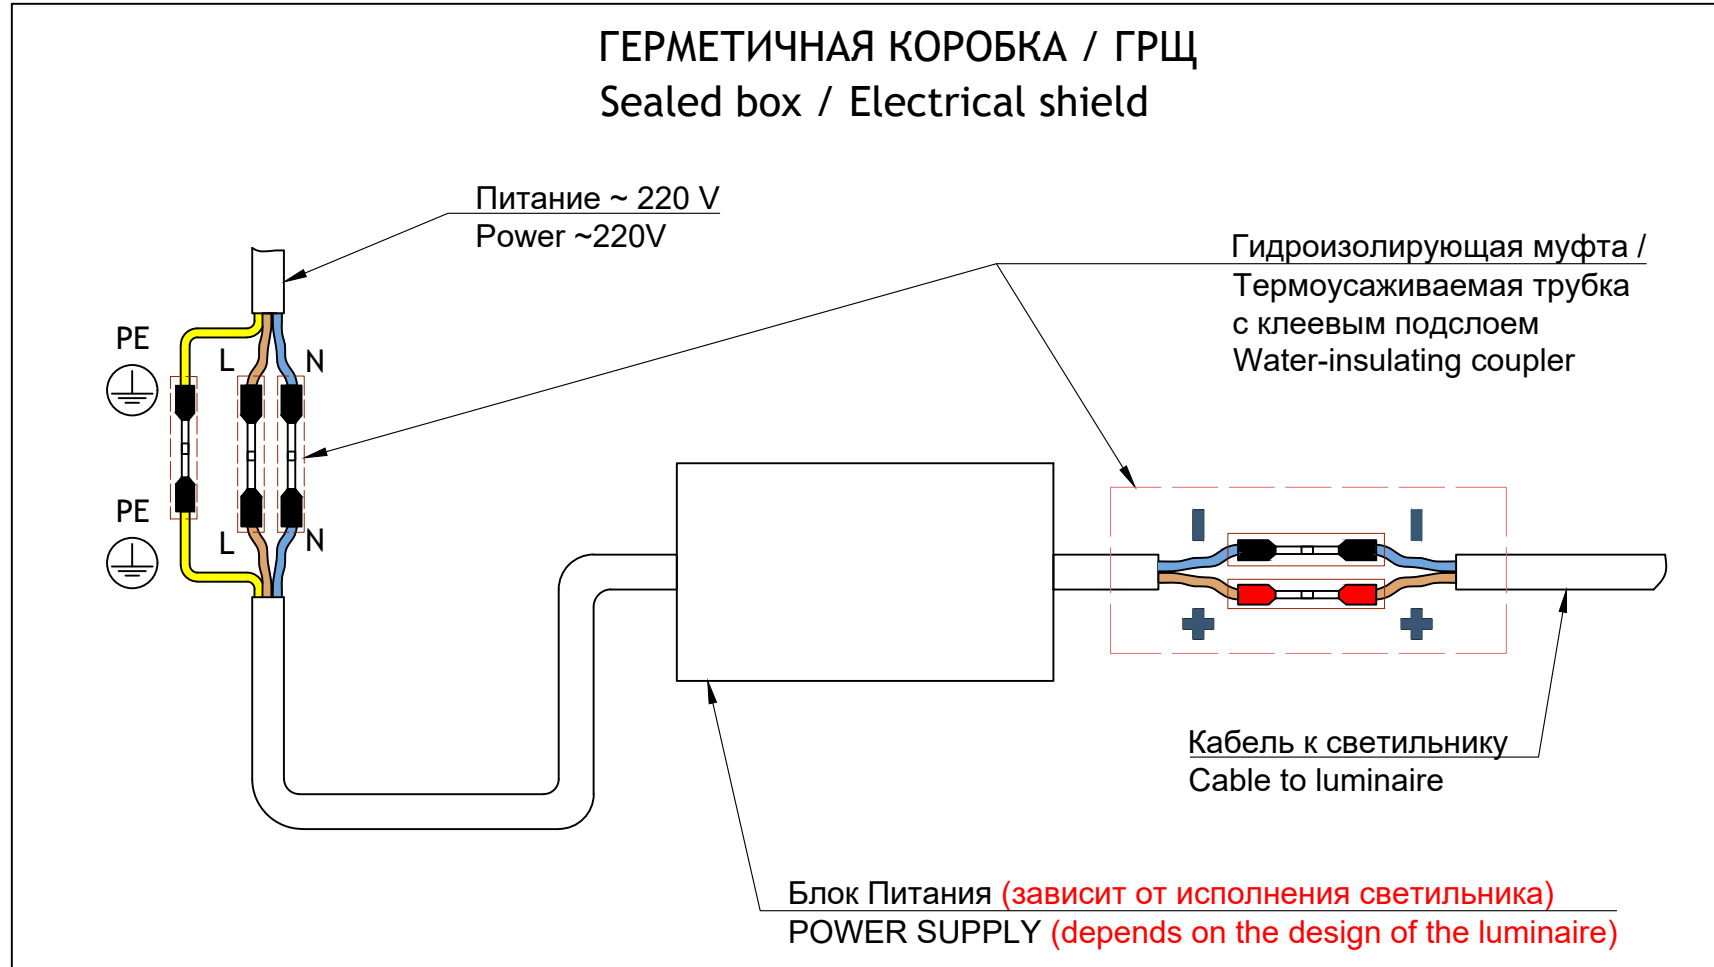

GARDEN Z IO 160
connection of LED luminaire
with constant current source

Кабель
светильника
Luminaire's
cable

GARDEN Z IO 160

Общий вид
Common view

TRIF

GARDEN Z IO 160

Подключение Electrical connection

TRIF