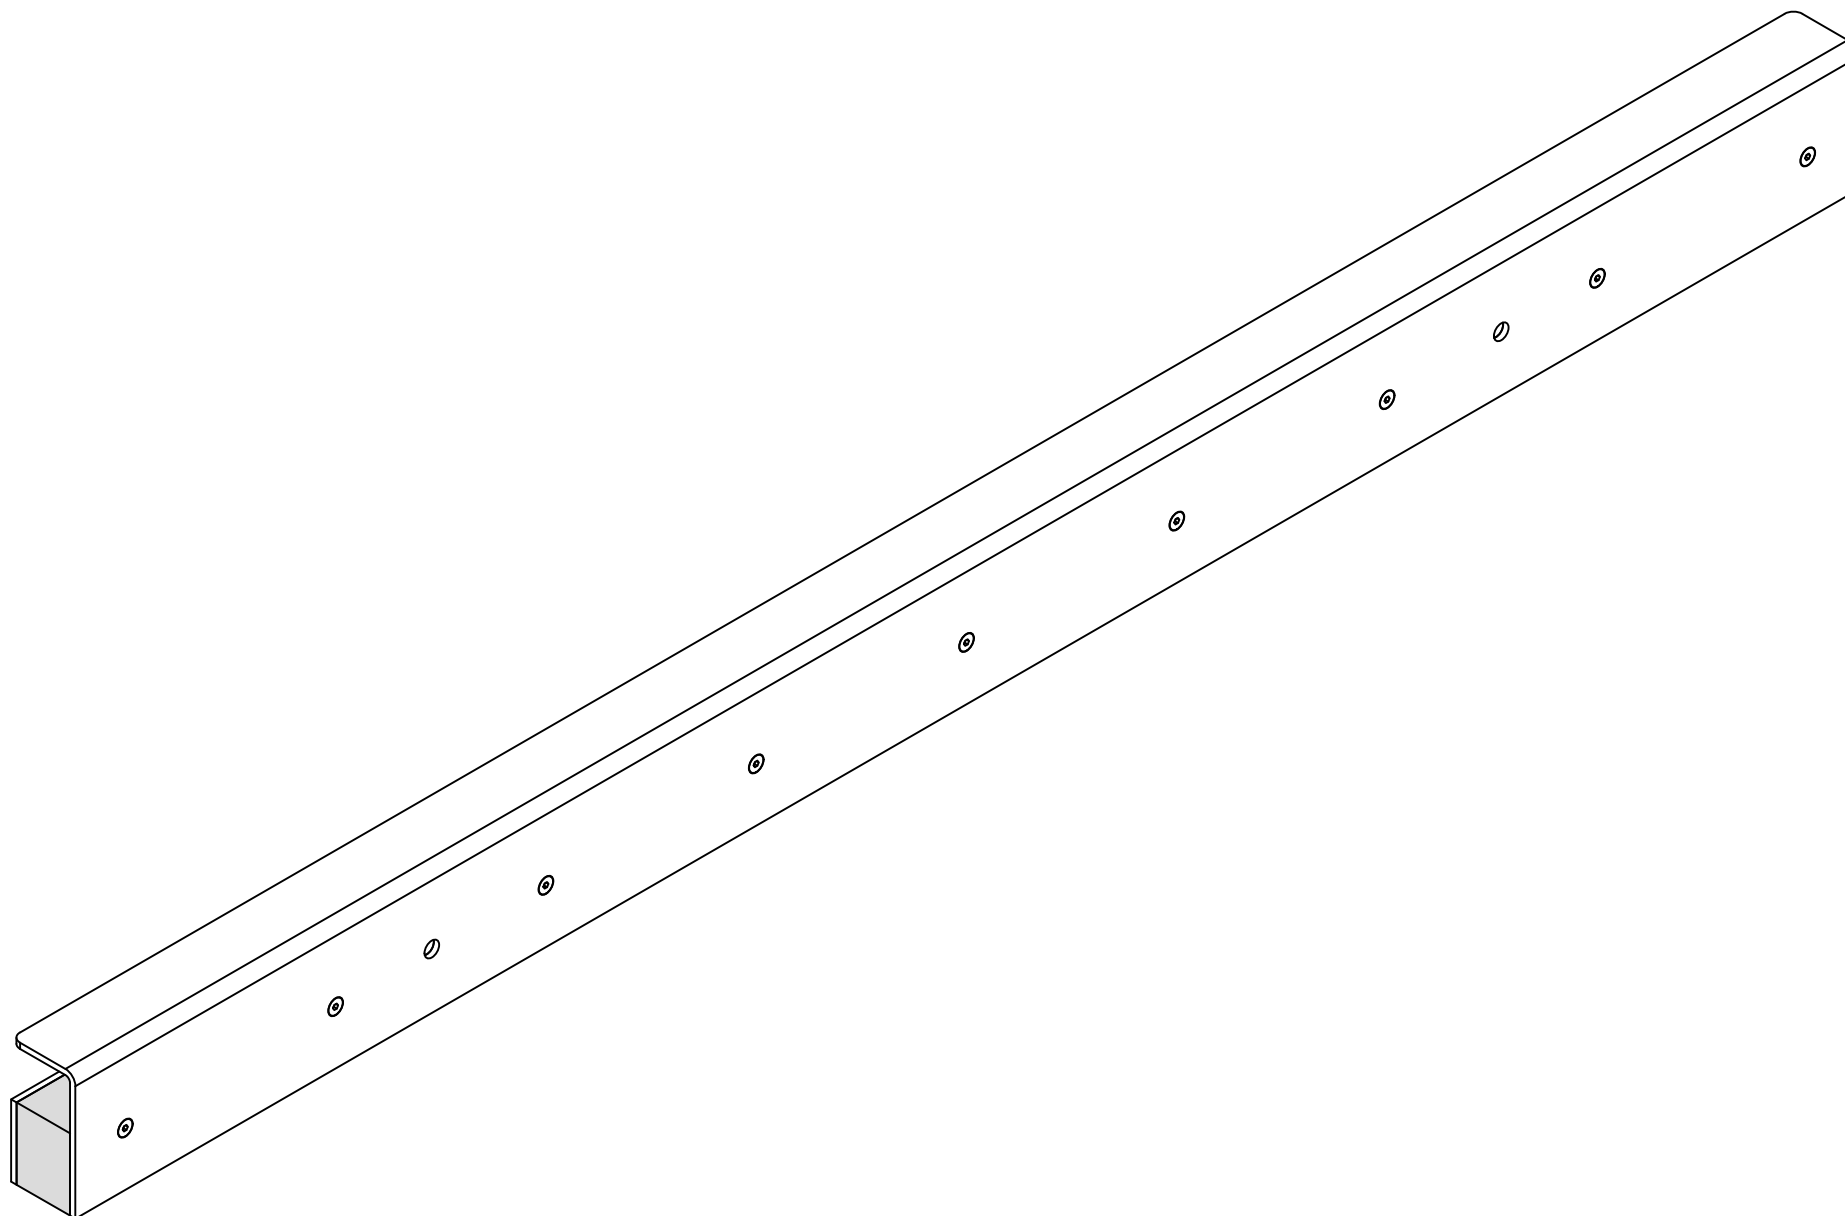

200 - 1000 mm

Weight (luminaire +
embedded item)

up to 7 kg

Material

Stainless steel, plexiglas

Customization

different sizes and fastenings

Lifetime

*Quantity of luminaires connected from one power source depends on luminaires' wattage, distance between luminaires and power source and wire gauge

LANE FACADE SLIM

Общий вид

Common view

TRIF

LANE FACADE SLIM