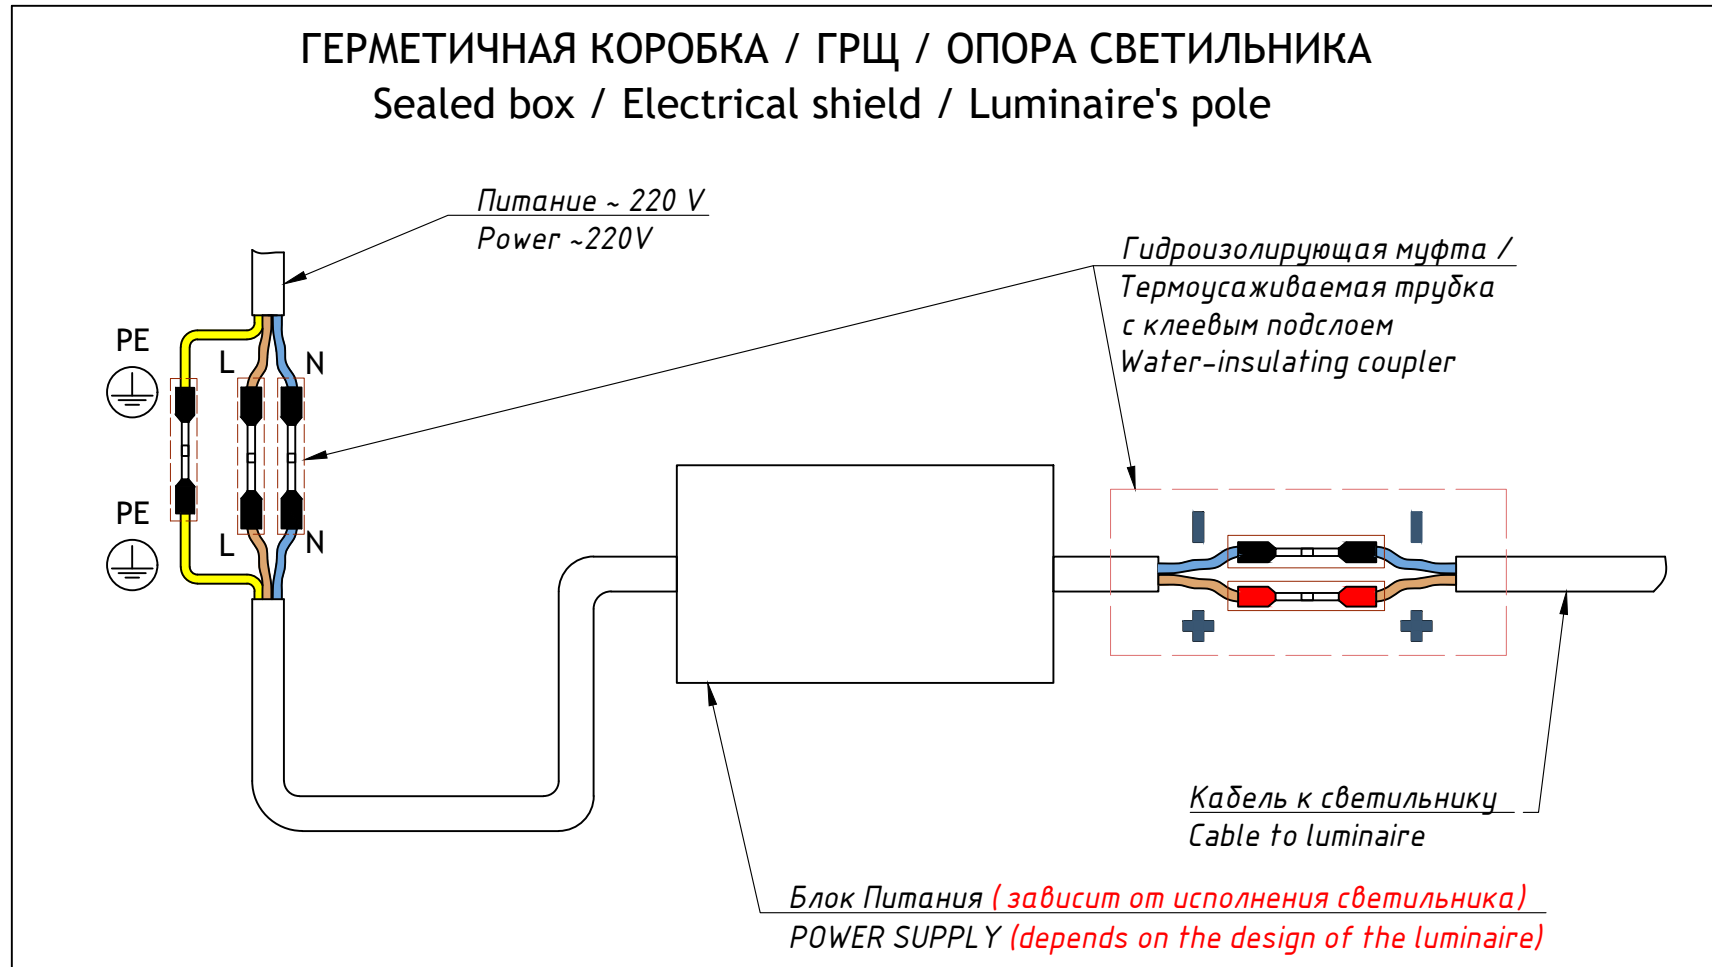

*Quantity of luminaires connected from one power source depends on luminaires' wattage, distance between luminaires and power source and wire gauge

LANE FACADE SLIM

Общий вид

Common view

TRIF

LANE FACADE SLIM

TRIF

200..1000 (шаг 50 мм/step 50 mm)

LANE FACADE SLIM

Подключение Electrical connection

TRIF

ГЕРМЕТИЧНАЯ КОРОБКА / ГРЩ / ОПОРА СВЕТИЛЬНИКА Sealed box / Electrical shield / Luminaire's pole

LANE FACADE SLIM Монтажная схема Mounting scheme