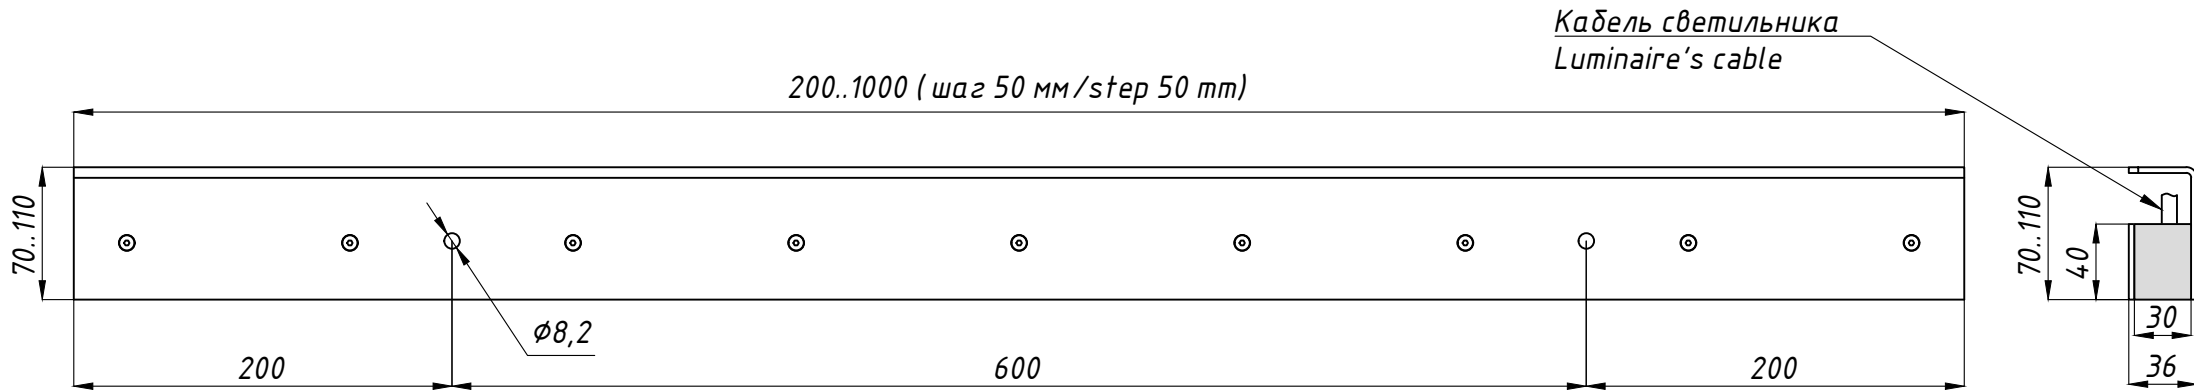

LANE FACADE SLIM

TRIF