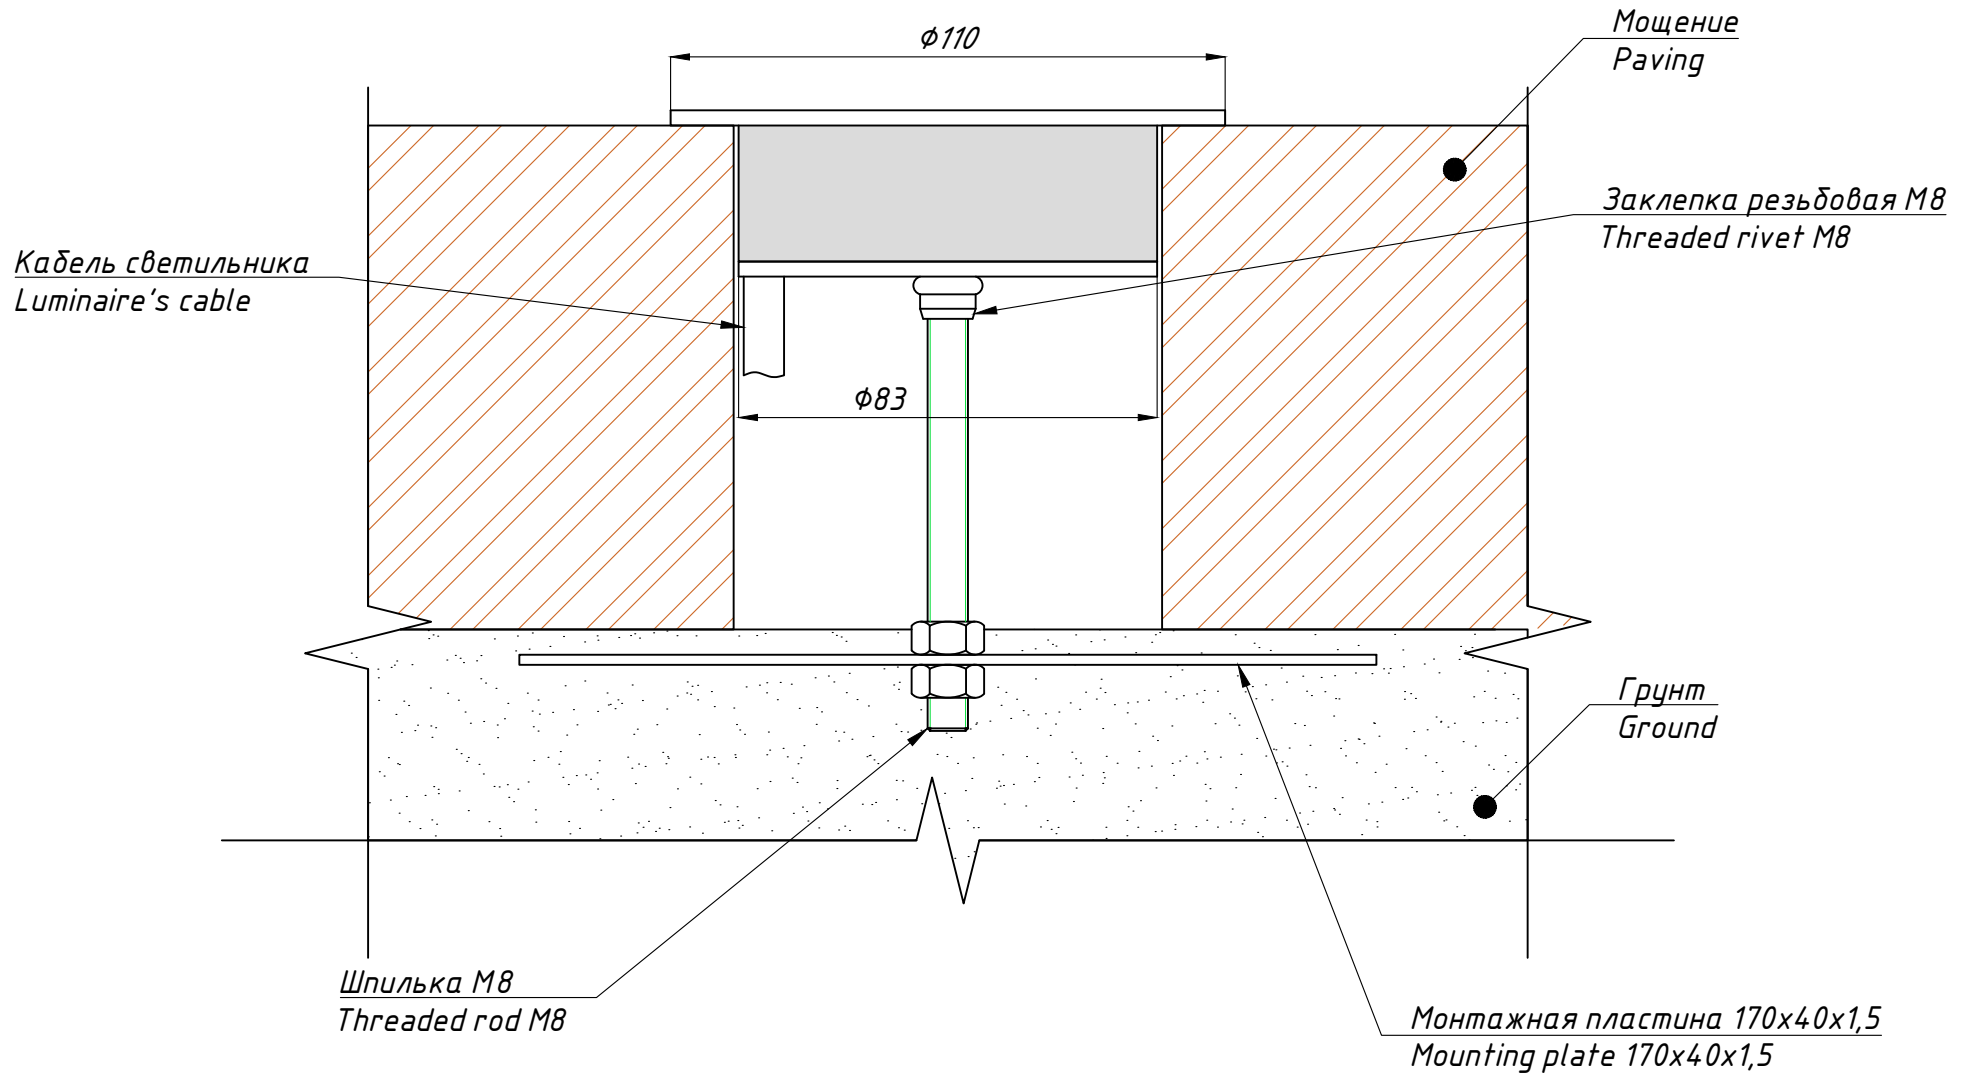

TRIF LUNA 110 Q Specifications of LED luminaire

Power	0,75 W
Color temperature	3000K / 4000K / RGB / R / G / B
Luminous efficacy of LEDs	up to 104 lm/W
Luminous flux	up to 78 lm
CRI:	>85 Ra
Power supply	Constant voltage LED driver (24V)
Ingress Protection Rating	IP69K, IK10
Temperature conditions	from -60° to +50°
Installation type	Built-in
Luminaire's diameter	83 mm
Weight (luminaire + embedded item)	~ 0,7 kg
Material	Stainless steel, plexiglas
Customization	different sizes and fastenings
Lifetime	up to 50000 hours

*Quantity of luminaires connected from one power source depends on luminaires' wattage, distance between luminaires and power source and wire gauge

LUNA 110 Q
Общий вид
Common view

TRIF

LUNA 110 Q

TRIF

LUNA 110 Q

Подключение Electrical connection

TRIF

ГЕРМЕТИЧНАЯ КОРОБКА / ГРЩ / ОПОРА СВЕТИЛЬНИКА Sealed box / Electrical shield / Luminaire's pole

LUNA 110 Q

Монтажная схема
Mounting scheme

LUNA 110 Q

Монтажная схема, общий вид Mounting scheme, common view