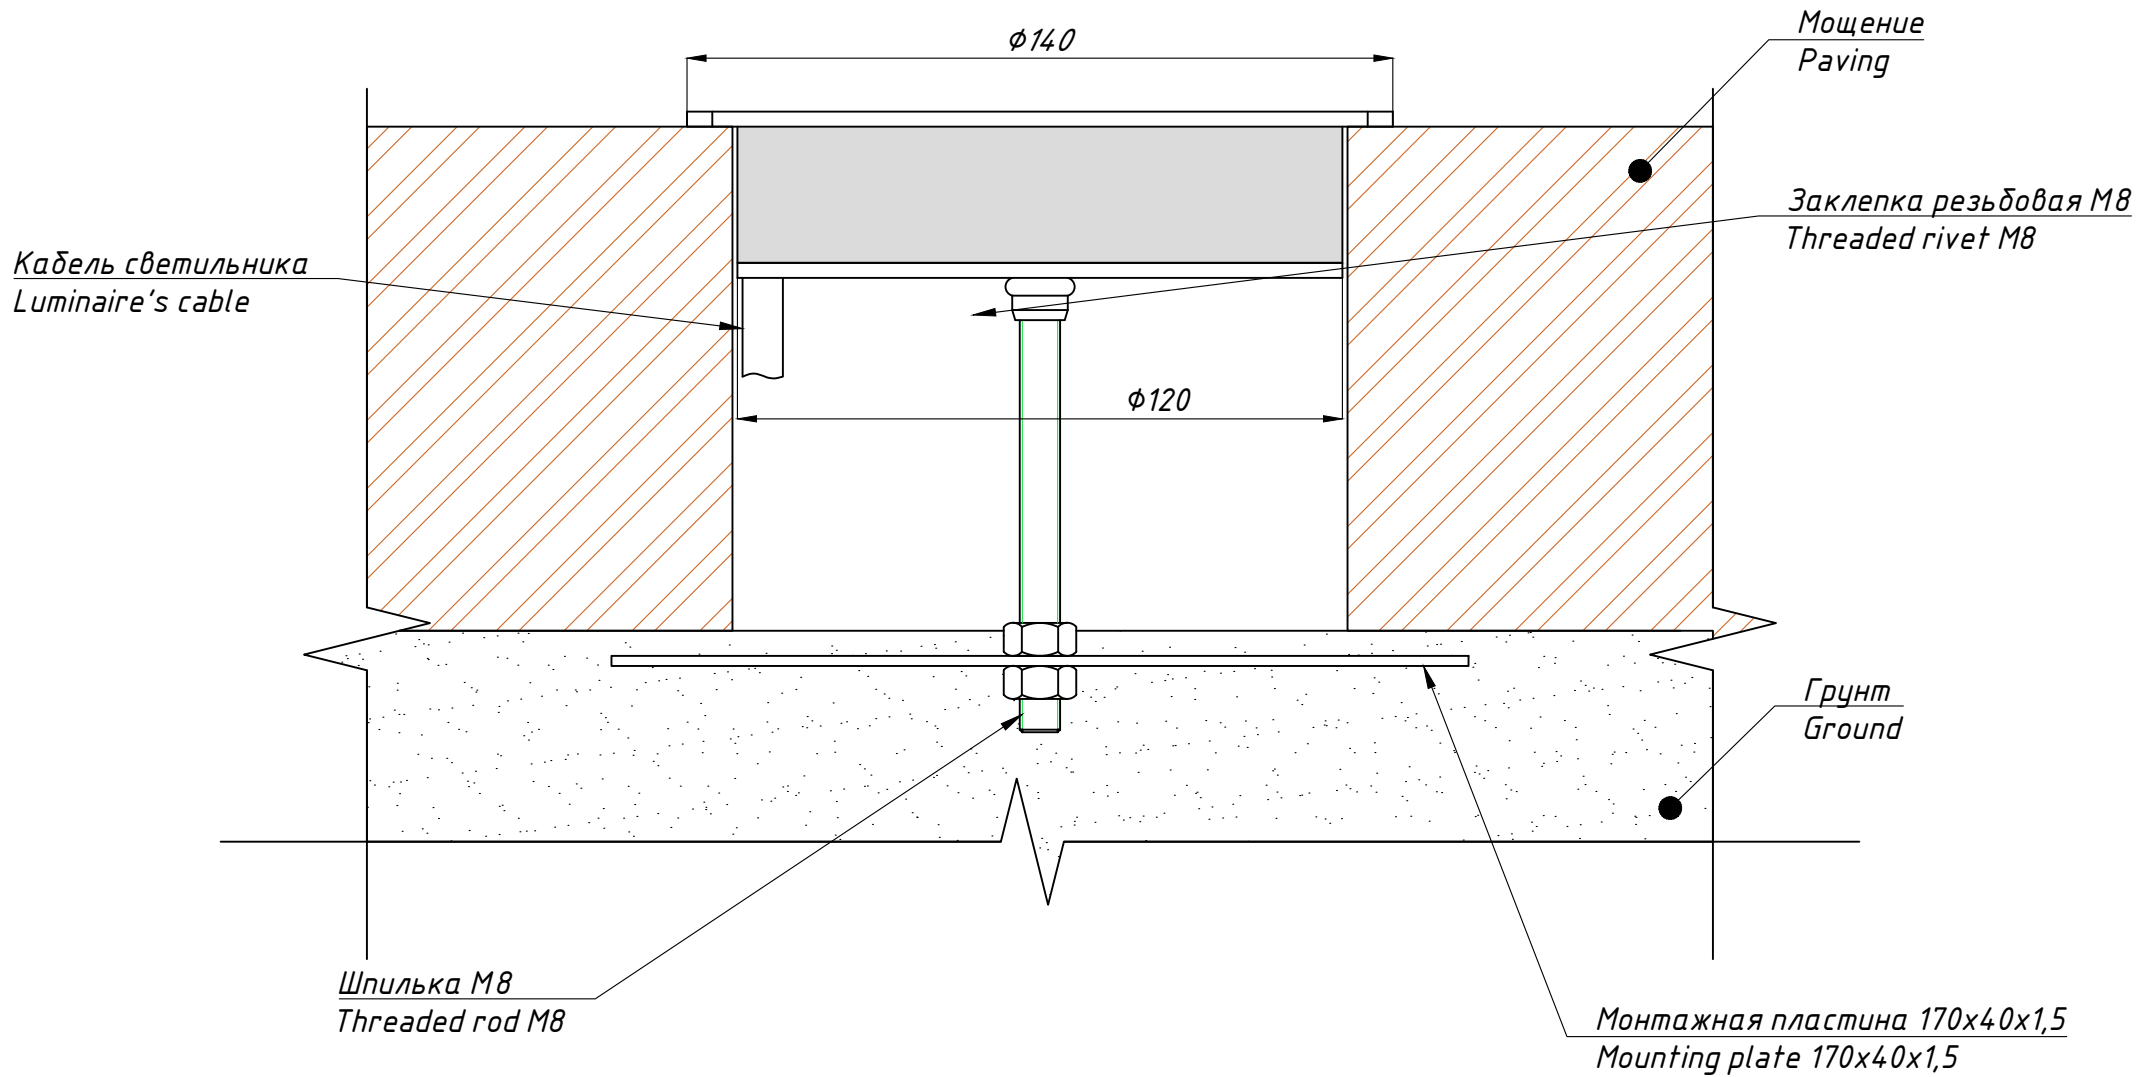

TRIF LUNA 140 Q Specifications of LED luminaire

Power	1,25 / 2,5 W
Color temperature	3000K / 4000K / RGB / R / G / B
Luminous efficacy of LEDs	up to 104 lm/W
Luminous flux	up to 260 lm
CRI:	>85 Ra
Power supply	Constant voltage LED driver (24V)
Ingress Protection Rating	IP69K, IK10
Temperature conditions	from -60° to +50°
Installation type	Built-in
Luminaire's diameter	120 mm
Weight (luminaire + embedded item)	~ 1,2 kg
Material	Stainless steel, plexiglas
Customization	different sizes and fastenings
Lifetime	up to 50000 hours

*Quantity of luminaires connected from one power source depends on luminaires' wattage, distance between luminaires and power source and wire gauge

LUNA 140 Q
Общий вид
Common view

TRIF

LUNA 140 Q

TRIF

LUNA 140 Q

Подключение Electrical connection

TRIF

ГЕРМЕТИЧНАЯ КОРОБКА / ГРЩ / ОПОРА СВЕТИЛЬНИКА Sealed box / Electrical shield / Luminaire's pole

LUNA 140 Q
Монтажная схема
Mounting scheme

LUNA 140 Q

Монтажная схема, общий вид Mounting scheme, common view