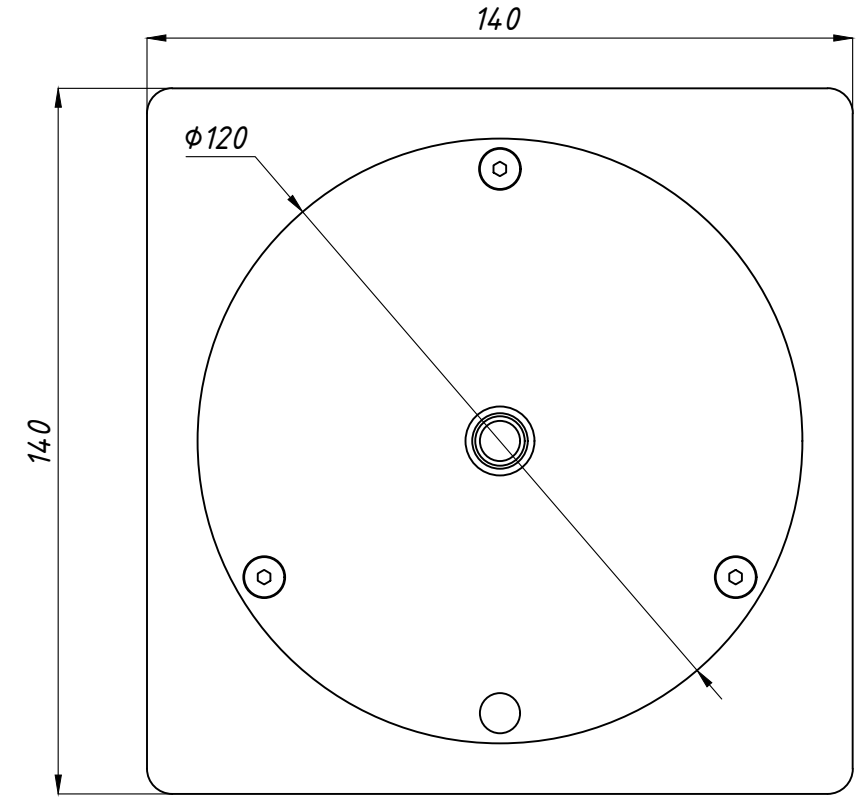

TRIF LUNA 140 Q Specifications of LED luminaire

Power	1,25 / 2,5 W
Color temperature	3000K / 4000K / RGB / R / G / B
Luminous efficacy of LEDs	up to 104 lm/W
Luminous flux	up to 260 lm
CRI:	>85 Ra
Power supply	Constant voltage LED driver (24V)
Ingress Protection Rating	IP69K, IK10
Temperature conditions	from -60° to +50°
Installation type	Built-in
Luminaire's diameter	120 mm
Weight (luminaire + embedded item)	~ 1,2 kg
Material	Stainless steel, plexiglas
Customization	different sizes and fastenings
Lifetime	up to 50000 hours

*Quantity of luminaires connected from one power source depends on luminaires' wattage, distance between luminaires and power source and wire gauge

LUNA 140 Q
Общий вид
Common view

TRIF

LUNA 140 Q

TRIF

LUNA 140 Q