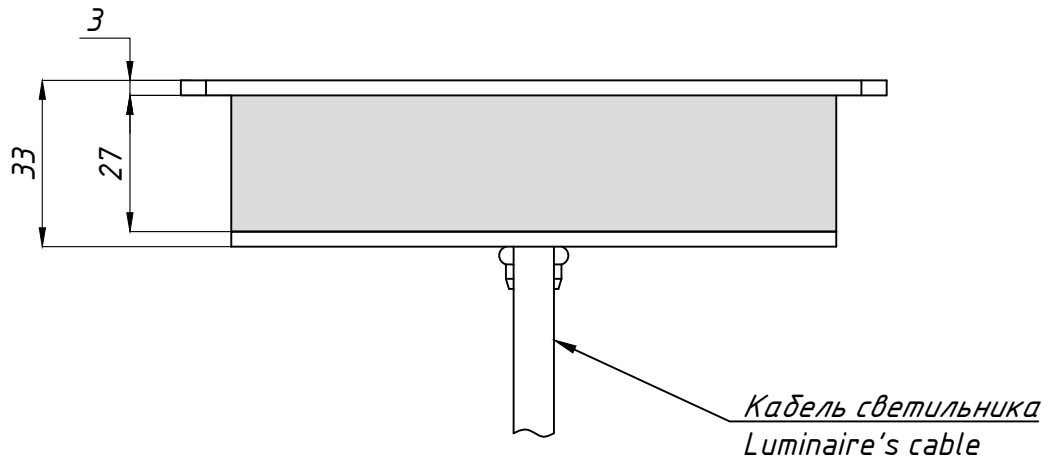

TRIF LUNA 140 Q Specifications of LED luminaire

Power	1,25 / 2,5 W
Color temperature	3000K / 4000K / RGB / R / G / B
Luminous efficacy of LEDs	up to 104 lm/W
Luminous flux	up to 260 lm
CRI:	>85 Ra
Power supply	Constant voltage LED driver (24V)
Ingress Protection Rating	IP69K, IK10
Temperature conditions	from -60° to +50°
Installation type	Built-in
Luminaire's diameter	120 mm
Weight (luminaire + embedded item)	~ 1,2 kg
Material	Stainless steel, plexiglas
Customization	different sizes and fastenings
Lifetime	up to 50000 hours

*Quantity of luminaires connected from one power source depends on luminaires' wattage, distance between luminaires and power source and wire gauge

LUNA 140 Q
Общий вид
Common view

TRIF

LUNA 140 Q

TRIF

LUNA 140 Q