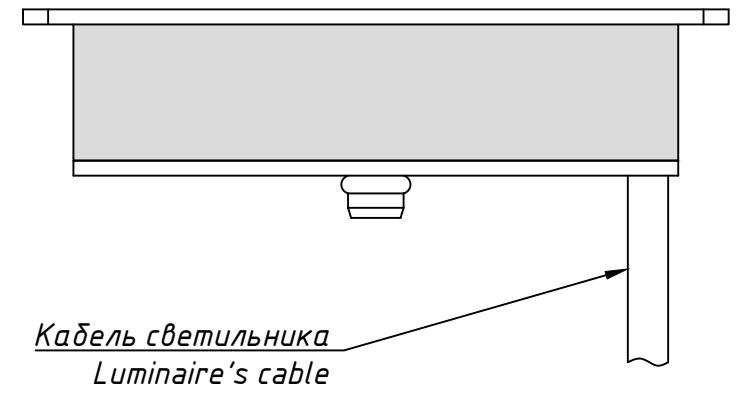

TRIF LUNA 140 Q Specifications of LED luminaire

Power	1,25 / 2,5 W
Color temperature	3000K / 4000K / RGB / R / G / B
Luminous efficacy of LEDs	up to 104 lm/W
Luminous flux	up to 260 lm
CRI:	>85 Ra
Power supply	Constant voltage LED driver (24V)
Ingress Protection Rating	IP69K, IK10
Temperature conditions	from -60° to +50°
Installation type	Built-in
Luminaire's diameter	120 mm
Weight (luminaire + embedded item)	~ 1,2 kg
Material	Stainless steel, plexiglas
Customization	different sizes and fastenings
Lifetime	up to 50000 hours

*Quantity of luminaires connected from one power source depends on luminaires' wattage, distance between luminaires and power source and wire gauge

LUNA 140 Q
Общий вид
Common view

TRIF

LUNA 140 Q

TRIF

LUNA 140 Q