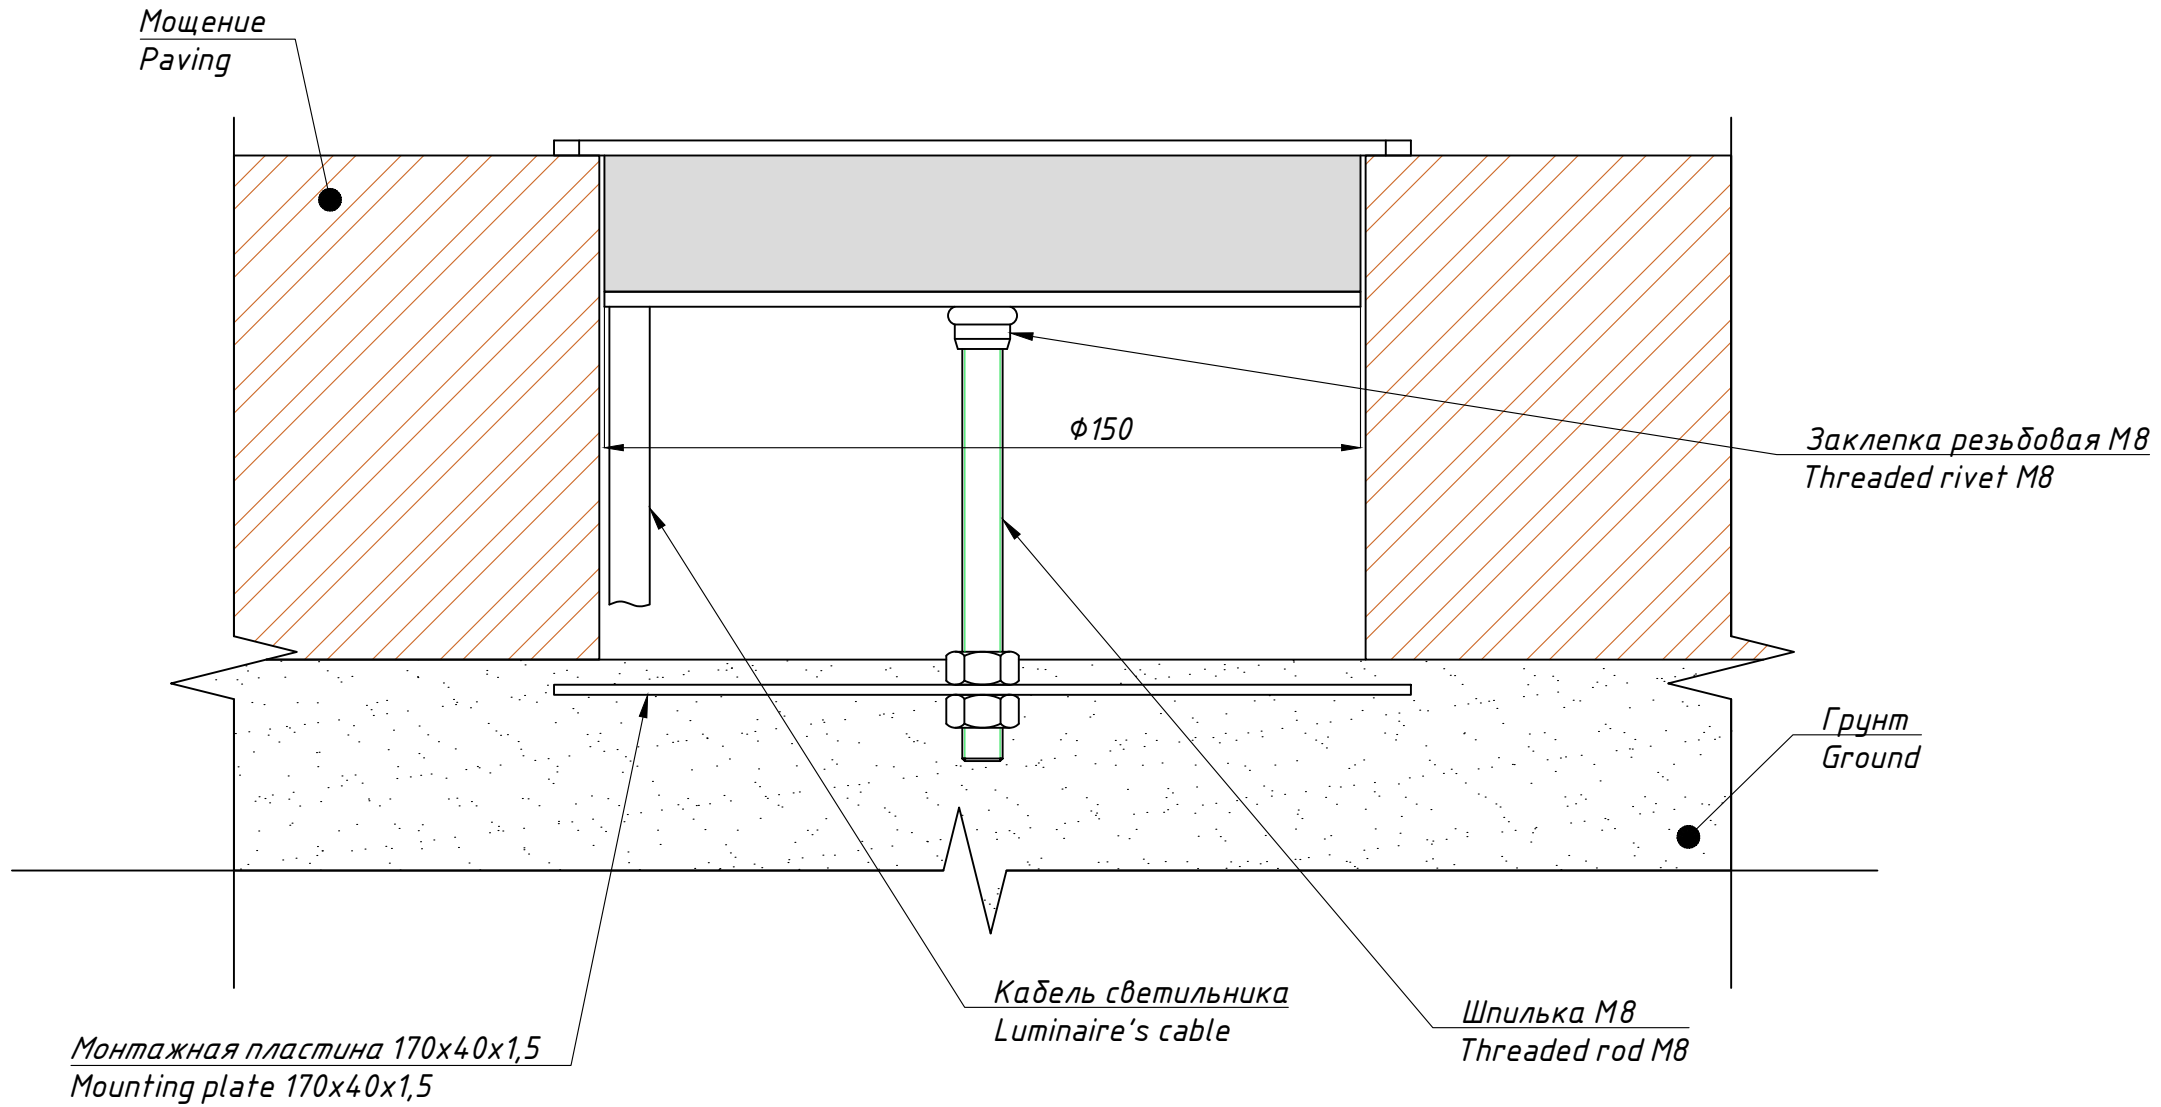

TRIF LUNA 170 Q Specifications of LED luminaire

Power	1,75 / 3,5 W
Color temperature	3000K / 4000K / RGB / R / G / B
Luminous efficacy of LEDs	up to 104 lm/W
Luminous flux	up to 364 lm
CRI:	>85 Ra
Power supply	Constant voltage LED driver (24V)
Ingress Protection Rating	IP69K, IK10
Temperature conditions	from -60° to +50°
Installation type	Built-in
Luminaire's diameter	150 mm
Weight (luminaire + embedded item)	~ 1,5 kg
Material	Stainless steel, plexiglas
Customization	different sizes and fastenings
Lifetime	up to 50000 hours

*Quantity of luminaires connected from one power source depends on luminaires' wattage, distance between luminaires and power source and wire gauge

LUNA 170 Q
Общий вид
Common view

TRIF

LUNA 170 Q

TRIF

LUNA 170 Q

Подключение Electrical connection

TRIF

ГЕРМЕТИЧНАЯ КОРОБКА / ГРЩ / ОПОРА СВЕТИЛЬНИКА Sealed box / Electrical shield / Luminaire's pole

LUNA 170 Q
Монтажная схема
Mounting scheme

LUNA 170 Q

Монтажная схема, общий вид Mounting scheme, common view