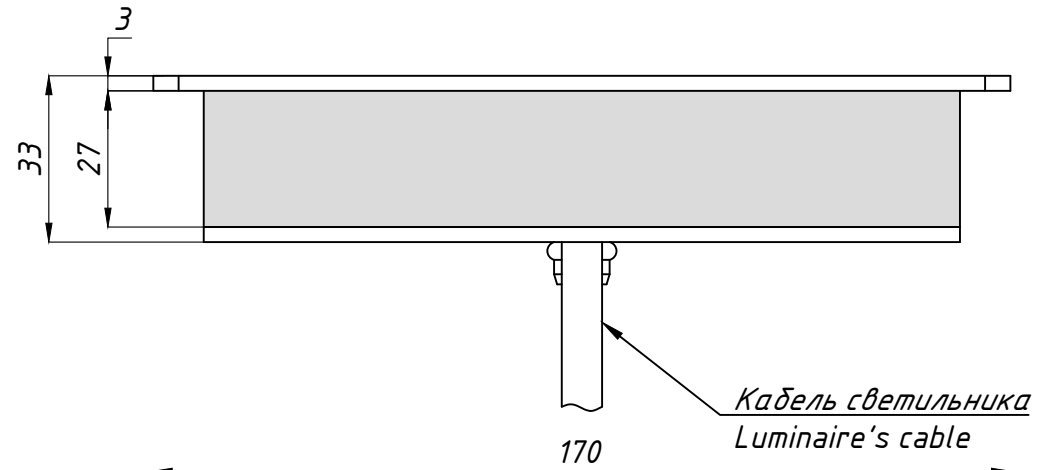

TRIF LUNA 170 Q Specifications of LED luminaire

Power	1,75 / 3,5 W
Color temperature	3000K / 4000K / RGB / R / G / B
Luminous efficacy of LEDs	up to 104 lm/W
Luminous flux	up to 364 lm
CRI:	>85 Ra
Power supply	Constant voltage LED driver (24V)
Ingress Protection Rating	IP69K, IK10
Temperature conditions	from -60° to +50°
Installation type	Built-in
Luminaire's diameter	150 mm
Weight (luminaire + embedded item)	~ 1,5 kg
Material	Stainless steel, plexiglas
Customization	different sizes and fastenings
Lifetime	up to 50000 hours

*Quantity of luminaires connected from one power source depends on luminaires' wattage, distance between luminaires and power source and wire gauge

LUNA 170 Q
Общий вид
Common view

TRIF

LUNA 170 Q

TRIF

LUNA 170 Q